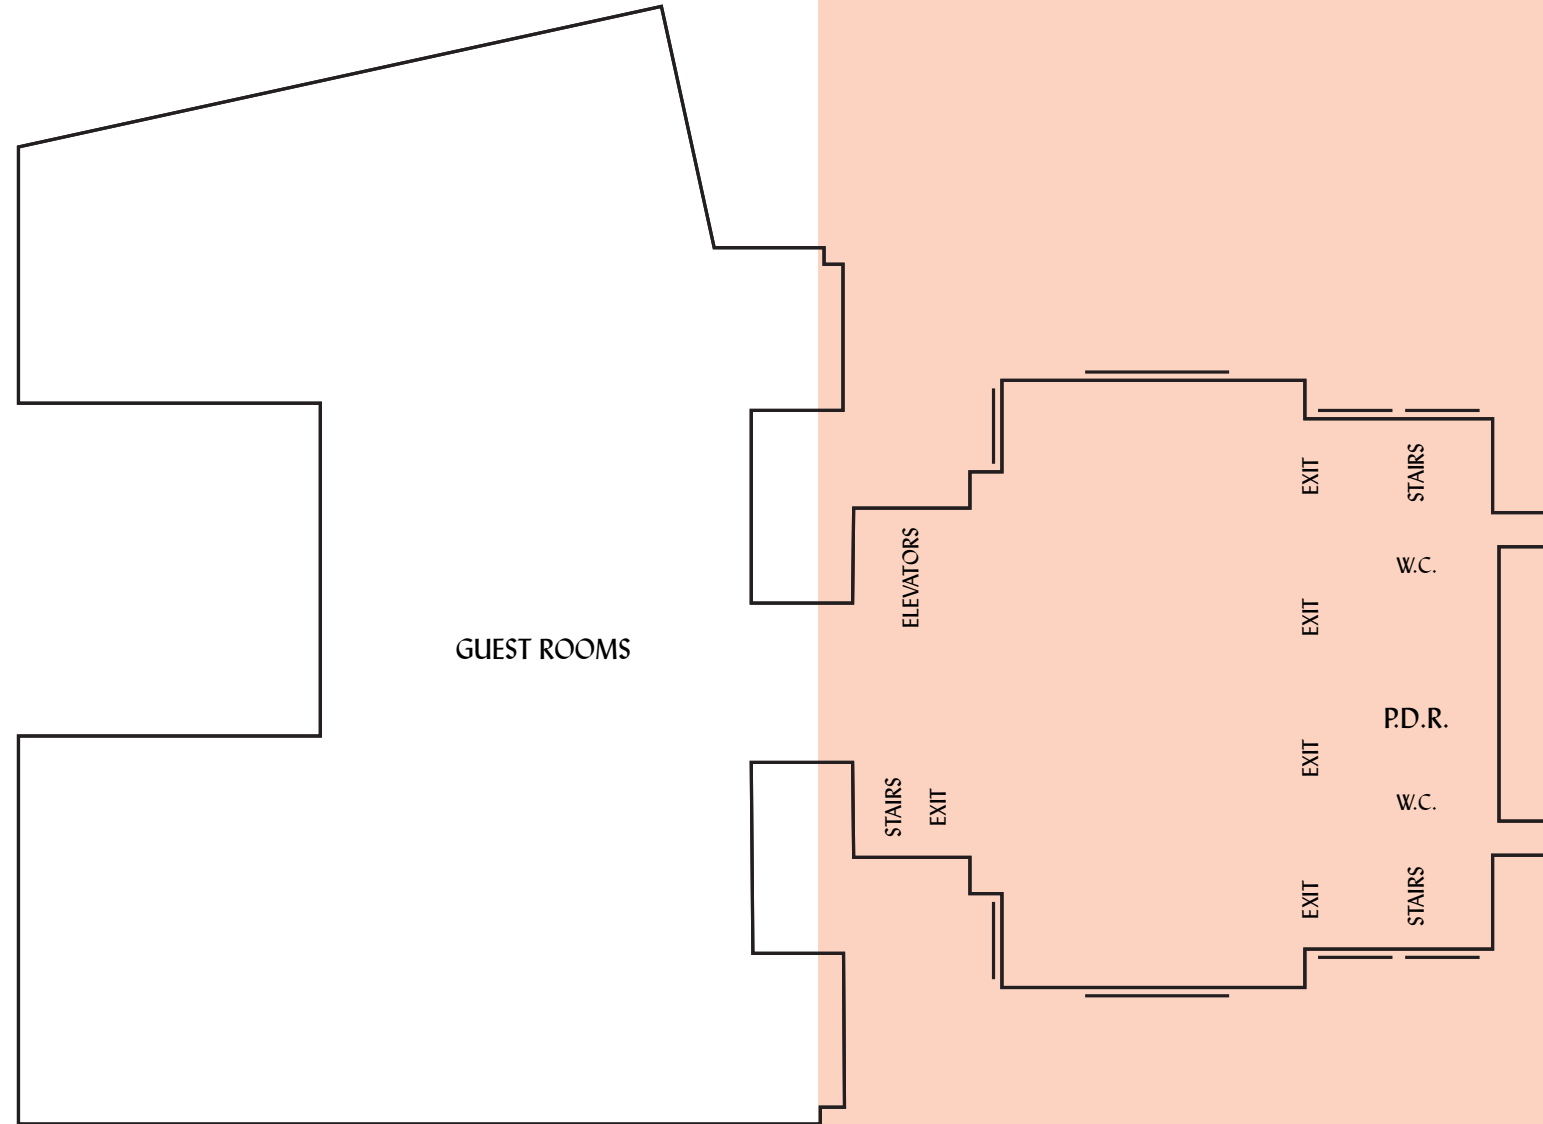

PROPERTY MAP

1770 EUCLID STREET NW
WASHINGTON DC 20009
events.dc@thelinehotel.com

[THELINEHOTEL.COM/DC](https://thelinehotel.com/dc)

Housed in a neoclassical church that has been thoughtfully renovated to preserve the building's architectural features — including 60-foot vaulted ceilings, millwork and brass detailing, and large copper entry doors — the 20th century structure sits alongside a contextual addition connected through the lobby. The LINE DC includes 220 guest rooms, a number of dining and drinking options, a live broadcast radio station and a rooftop with sweeping views encompassing the Washington Monument and the Washington National Cathedral.

A SPA LEVEL

FITNESS CENTER

B CARINA

CARINA & CARINA EAST

C STREET LEVEL

BANNEKER EAST, WEST
CENTER, & FOYER

D LOBBY LEVEL

- BROTHERS & SISTERS,
 - CAFE SPOKEN,
- FULL SERVICE RADIO
ARGO & PAVO
LYRA & LYNX

E MEZZANINE

**F MONUMENT VIEW
MASTER SUITE**

G ROOFTOP

VELA ROOFTOP

GUEST ROOMS LOCATED
ON FLOORS 1-7

- RESTAURANTS
- COFFEE SHOP

STREET LEVEL

LOBBY LEVEL

MEZZANINE

MONUMENT VIEW MASTER SUITE

ROOFTOP