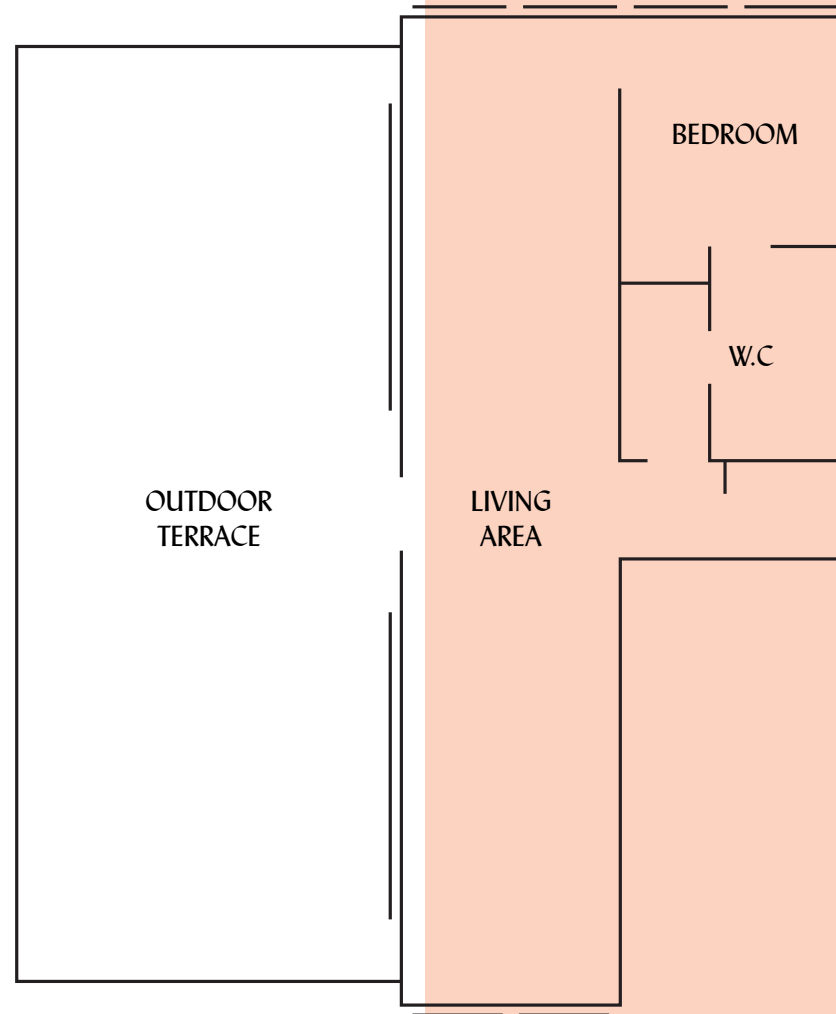

PROPERTY MAP

1770 EUCLID STREET NW
WASHINGTON DC 20009
events.dc@thelinehotel.com

[THELINEHOTEL.COM/DC](https://thelinehotel.com/dc)

Housed in a neoclassical church that has been thoughtfully renovated to preserve the building's architectural features — including 60-foot vaulted ceilings, millwork and brass detailing, and large copper entry doors — the 20th century structure sits alongside a contextual addition connected through the lobby. The LINE DC includes 220 guest rooms, a number of dining and drinking options, a live broadcast radio station and a rooftop with sweeping views encompassing the Washington Monument and the Washington National Cathedral.

A SPA LEVEL

FITNESS CENTER

B CARINA

CARINA & CARINA EAST

C STREET LEVEL

BANNEKER EAST, WEST
CENTER, & FOYER

D LOBBY LEVEL

- BROTHERS & SISTERS,
 - CAFE SPOKEN,
- FULL SERVICE RADIO
ARGO & PAVO
LYRA & LYNX

E MEZZANINE

**F MONUMENT VIEW
MASTER SUITE**

G ROOFTOP

VELA ROOFTOP

GUEST ROOMS LOCATED
ON FLOORS 1-7

- RESTAURANTS
- COFFEE SHOP

STREET LEVEL

LOBBY LEVEL

MEZZANINE

MONUMENT VIEW MASTER SUITE

ROOFTOP