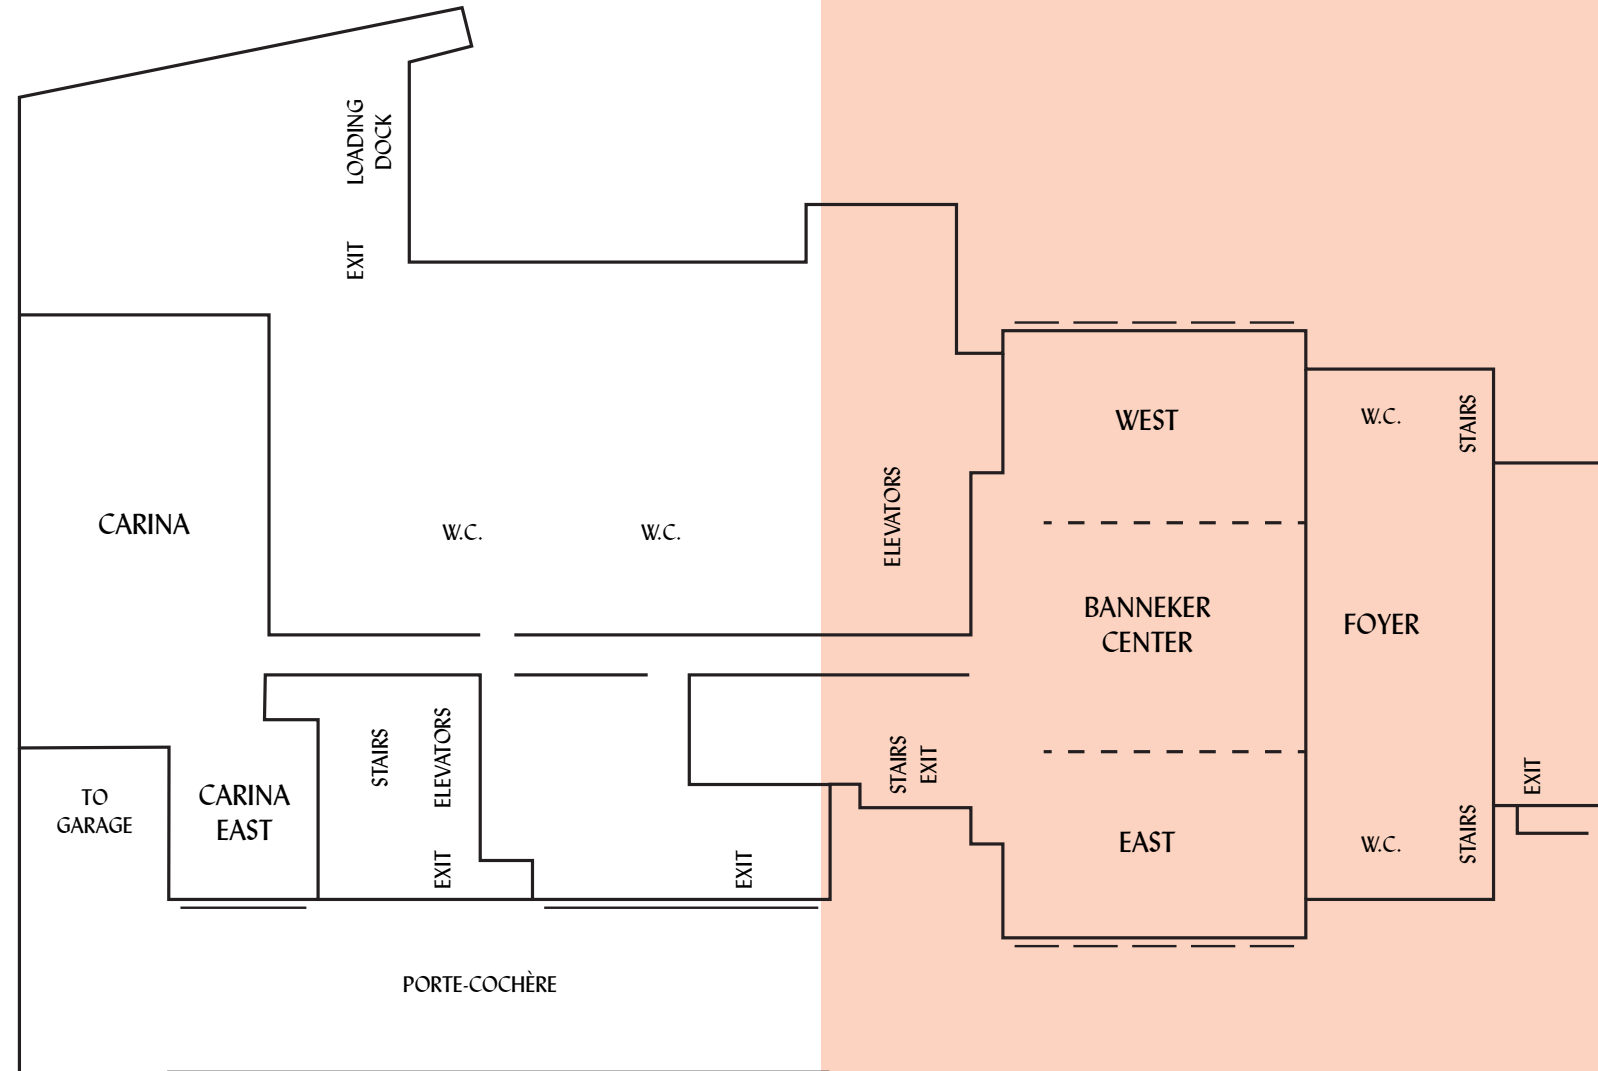

PROPERTY MAP

1770 EUCLID STREET NW
WASHINGTON DC 20009
events.dc@thelinehotel.com

[THELINEHOTEL.COM/DC](https://thelinehotel.com/dc)

Housed in a neoclassical church that has been thoughtfully renovated to preserve the building's architectural features — including 60-foot vaulted ceilings, millwork and brass detailing, and large copper entry doors — the 20th century structure sits alongside a contextual addition connected through the lobby. The LINE DC includes 220 guest rooms, a number of dining and drinking options, a live broadcast radio station and a rooftop with sweeping views encompassing the Washington Monument and the Washington National Cathedral.

A SPA LEVEL

FITNESS CENTER

B CARINA

CARINA & CARINA EAST

C STREET LEVEL

BANNEKER EAST, WEST
CENTER, & FOYER

D LOBBY LEVEL

- BROTHERS & SISTERS,
 - CAFE SPOKEN,
- FULL SERVICE RADIO
ARGO & PAVO
LYRA & LYNX

E MEZZANINE

**F MONUMENT VIEW
MASTER SUITE**

G ROOFTOP

VELA ROOFTOP

GUEST ROOMS LOCATED
ON FLOORS 1-7

- RESTAURANTS
- COFFEE SHOP

STREET LEVEL

LOBBY LEVEL

MEZZANINE

MONUMENT VIEW MASTER SUITE

ROOFTOP