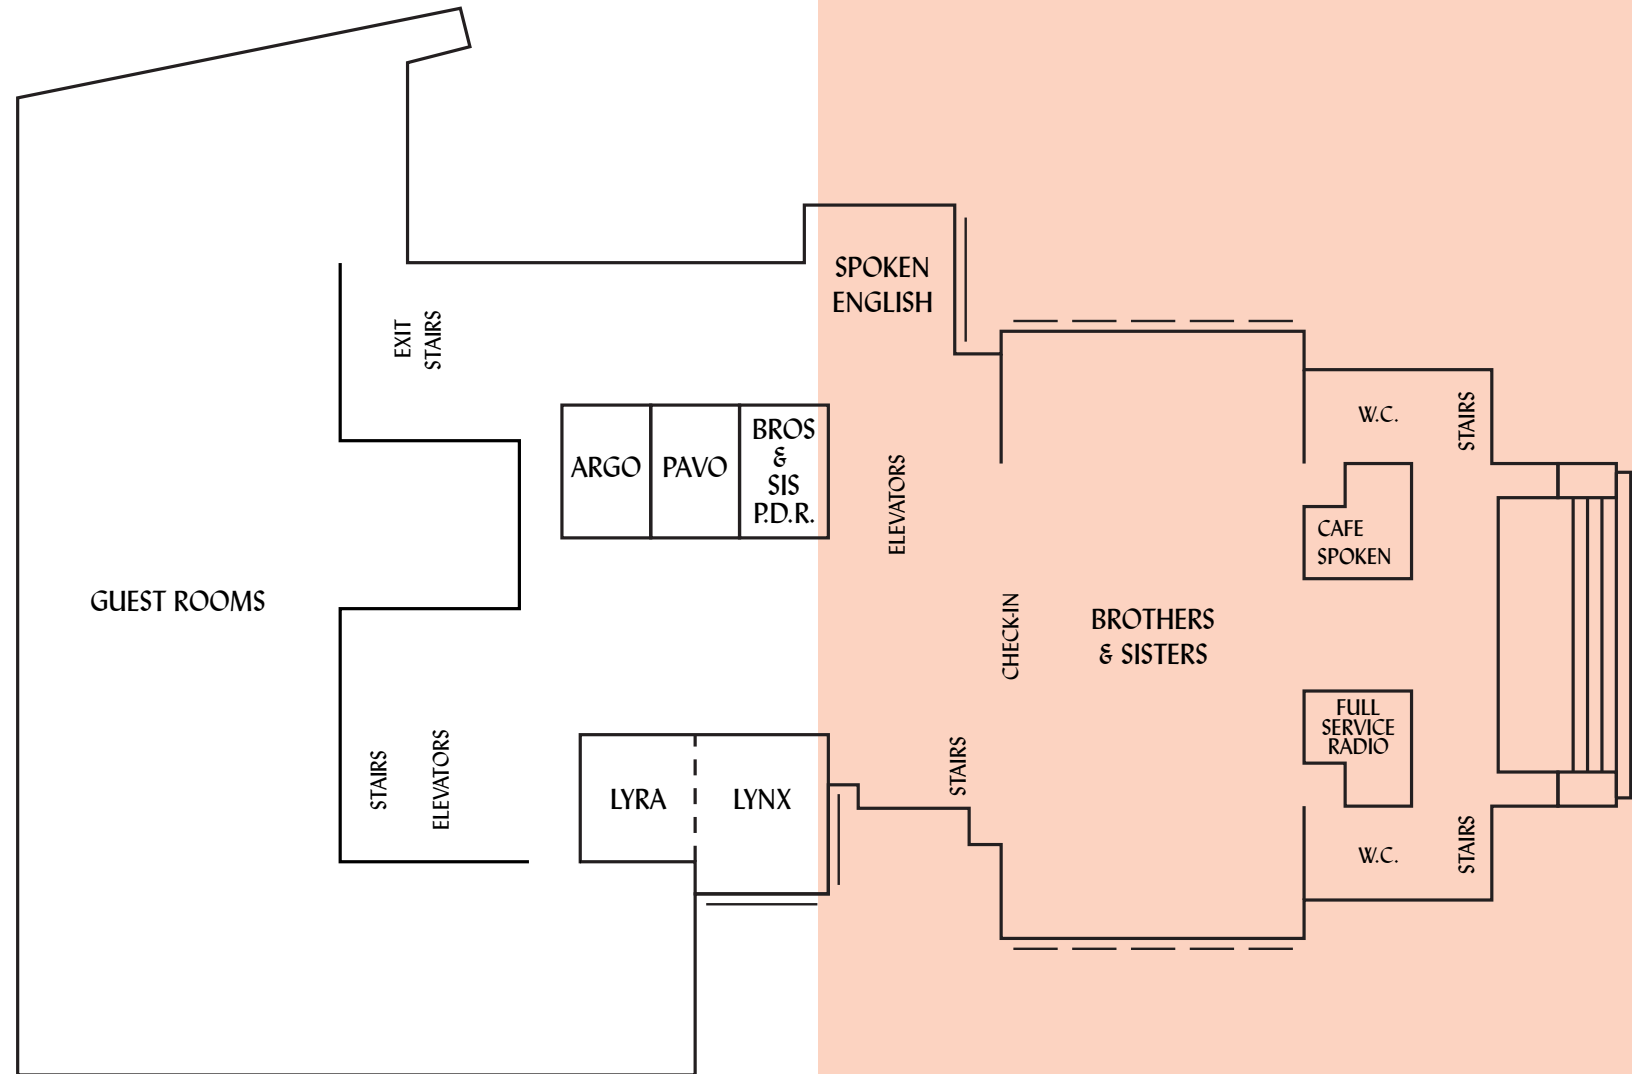

PROPERTY MAP

1770 EUCLID STREET NW
WASHINGTON DC 20009
events.dc@thelinehotel.com

[THELINEHOTEL.COM/DC](https://thelinehotel.com/dc)

Housed in a neoclassical church that has been thoughtfully renovated to preserve the building's architectural features — including 60-foot vaulted ceilings, millwork and brass detailing, and large copper entry doors — the 20th century structure sits alongside a contextual addition connected through the lobby. The LINE DC includes 220 guest rooms, a number of dining and drinking options, a live broadcast radio station and a rooftop with sweeping views encompassing the Washington Monument and the Washington National Cathedral.

A SPA LEVEL

FITNESS CENTER

B CARINA

CARINA & CARINA EAST

C STREET LEVEL

BANNEKER EAST, WEST
CENTER, & FOYER

D LOBBY LEVEL

- BROTHERS & SISTERS,
 - CAFE SPOKEN,
- FULL SERVICE RADIO
ARGO & PAVO
LYRA & LYNX

E MEZZANINE

**F MONUMENT VIEW
MASTER SUITE**

G ROOFTOP

VELA ROOFTOP

GUEST ROOMS LOCATED
ON FLOORS 1-7

- RESTAURANTS
- COFFEE SHOP

STREET LEVEL

LOBBY LEVEL

MEZZANINE

MONUMENT VIEW MASTER SUITE

ROOFTOP